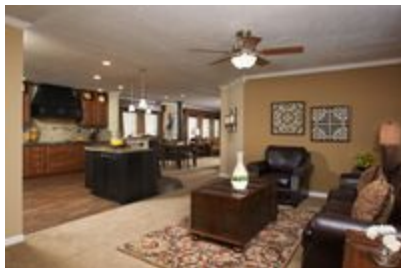

TERMINATOR M153

TERMINATOR M153 Model number: 76TRM28764AH17

4 beds • 2 baths • 2128 sq.ft. • 28' width • 76' depth

Our home building facilities invest in continuous product and process improvements. Plans, dimensions, features, materials, specifications and availability are subject to change without notice or obligation. Renderings and floor plans are representative likenesses of our homes and may differ from the actual homes. We invite you to tour a Home Center near you and inspect the highest value in quality housing available or call (803) 327-7988 to speak with a Home Consultant. Copyright 2017, CMH. All rights reserved.