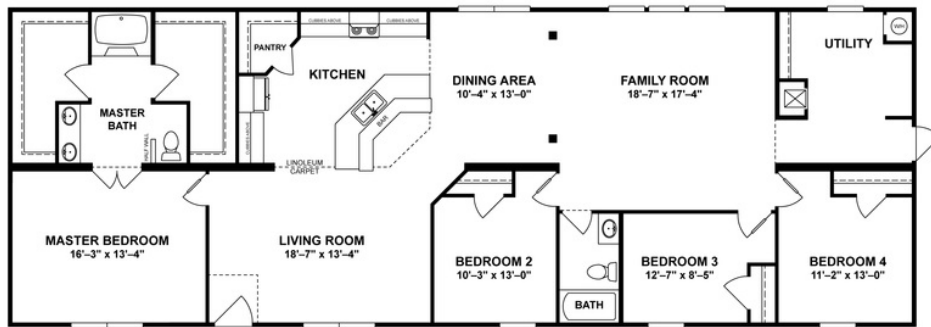

TERMINATOR M153

TERMINATOR M153 Model number: 76TRM28764AH17

4 beds • 2 baths • 2128 sq.ft. • 28' width • 76' depth

Our home building facilities invest in continuous product and process improvements. Plans, dimensions, features, materials, specifications and availability are subject to change without notice or obligation. Renderings and floor plans are representative likenesses of our homes and may differ from the actual homes. We invite you to tour a Home Center near you and inspect the highest value in quality housing available or call (803) 327-7988 to speak with a Home Consultant. Copyright 2017, CMH. All rights reserved.